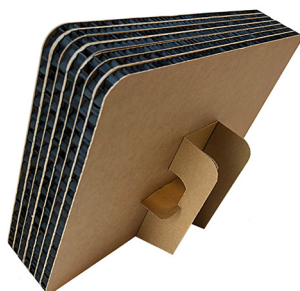

EST SINE DIE

A NEW LIFE AFTER LIFE
framework for cremation ashes

P E T S

FRAME URN FOR ASHES

It is equipped with a support that allows it to be placed like a photo frame on a flat surface or to be hung on the wall like a picture.

The version of this urn can also be decorated with:

- carved paw prints, hearts, trees or other customization
- mosaic
- ceramic plaque with paw print

FRAMEWORK

They are made from honeycomb cardboard, and supplied with eco-bag containing tree seeds to be planted and a card with short description of the deity.

THE COLOURS AVAILABLE ARE:

BROWN - WHITE - BLACK - BLACK/HAVANA - WHITE/HAVANA - HAVANA/BLACK

Available in small and medium size.

MEDIUM SIZE

H = cm 7 - W = cm 36 - D = cm 27

Capacity It 2,50

SMALL SIZE

H = cm 7 - W = cm 27,50 - D = cm 22,50